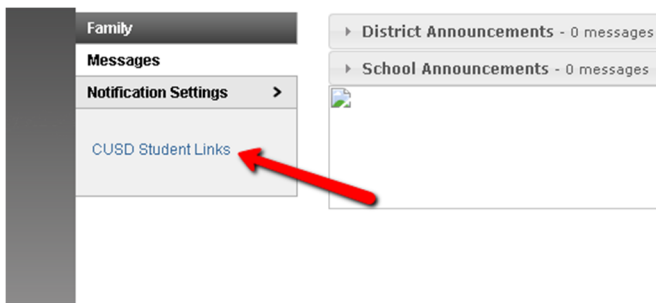

Students Logging Into Think Central

URL: www.cusd80.com

Click on Online Grades in the top right hand corner of the page.

Login to the student portal using your computer username and password. (*Hint: S + Student#*)

You will click on CUSD Student Links on the left hand side menu closer to the bottom of the screen.

A new tab or window will open up with the available student links. Click on the **Think Central** application.